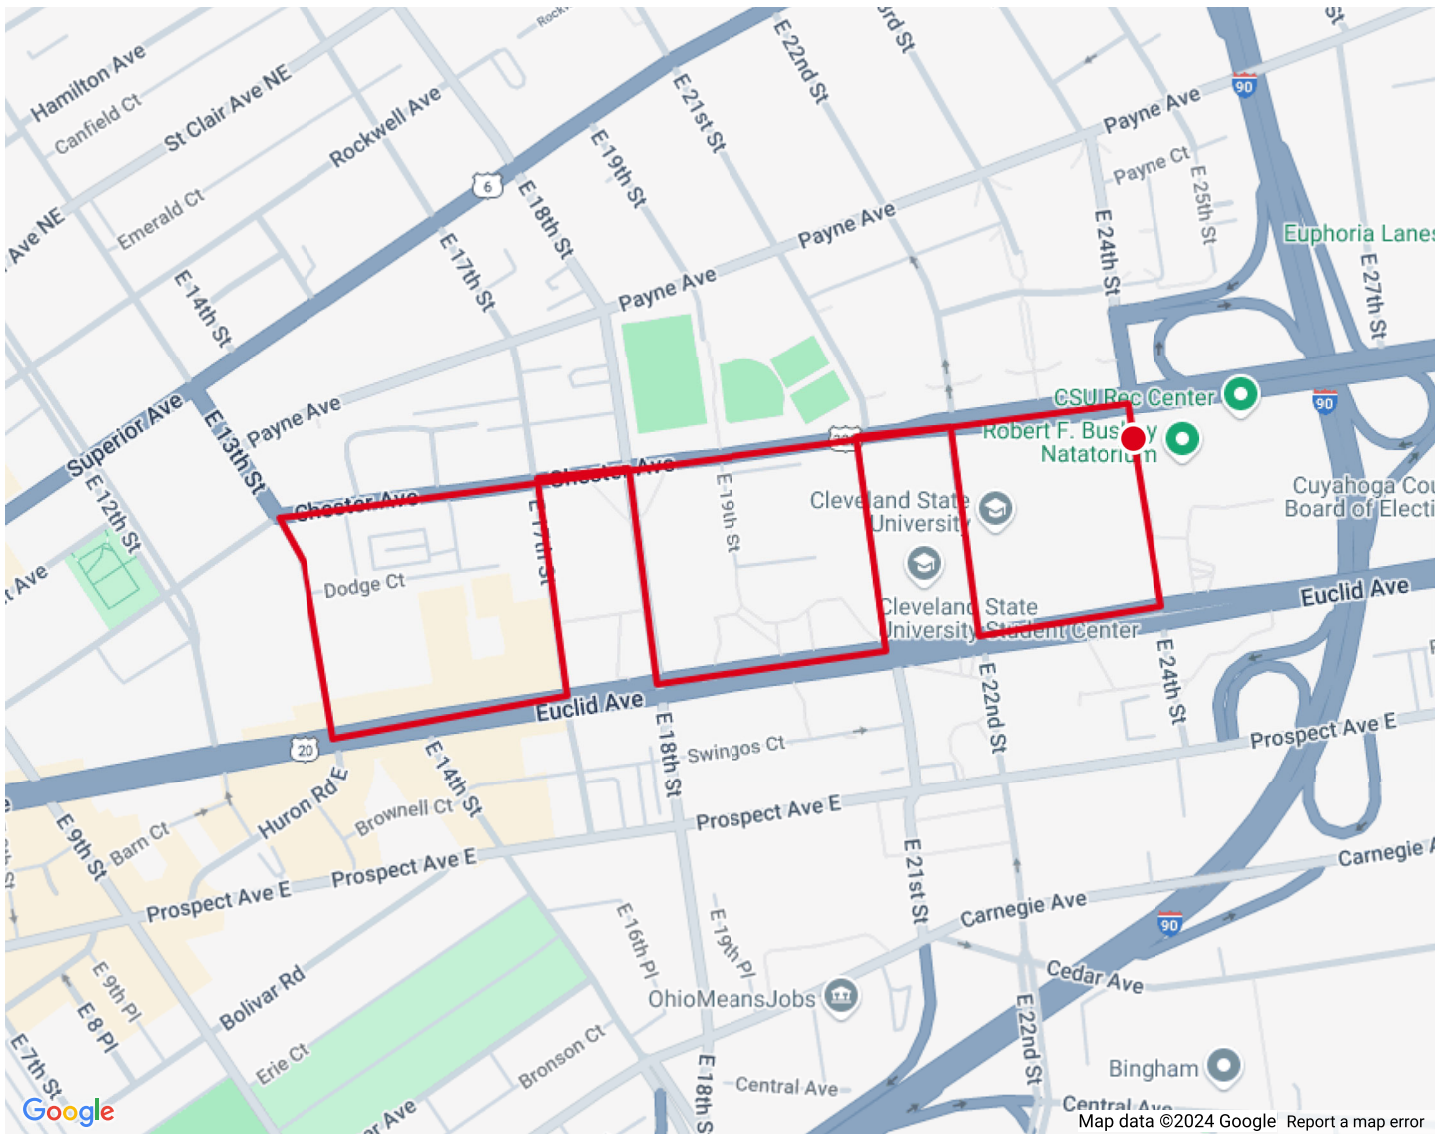

CSU RECREATION CENTER 2 MILES

2.01 mi

Distance

55 ft

Elevation Gain

Run

Activity Type

Notes