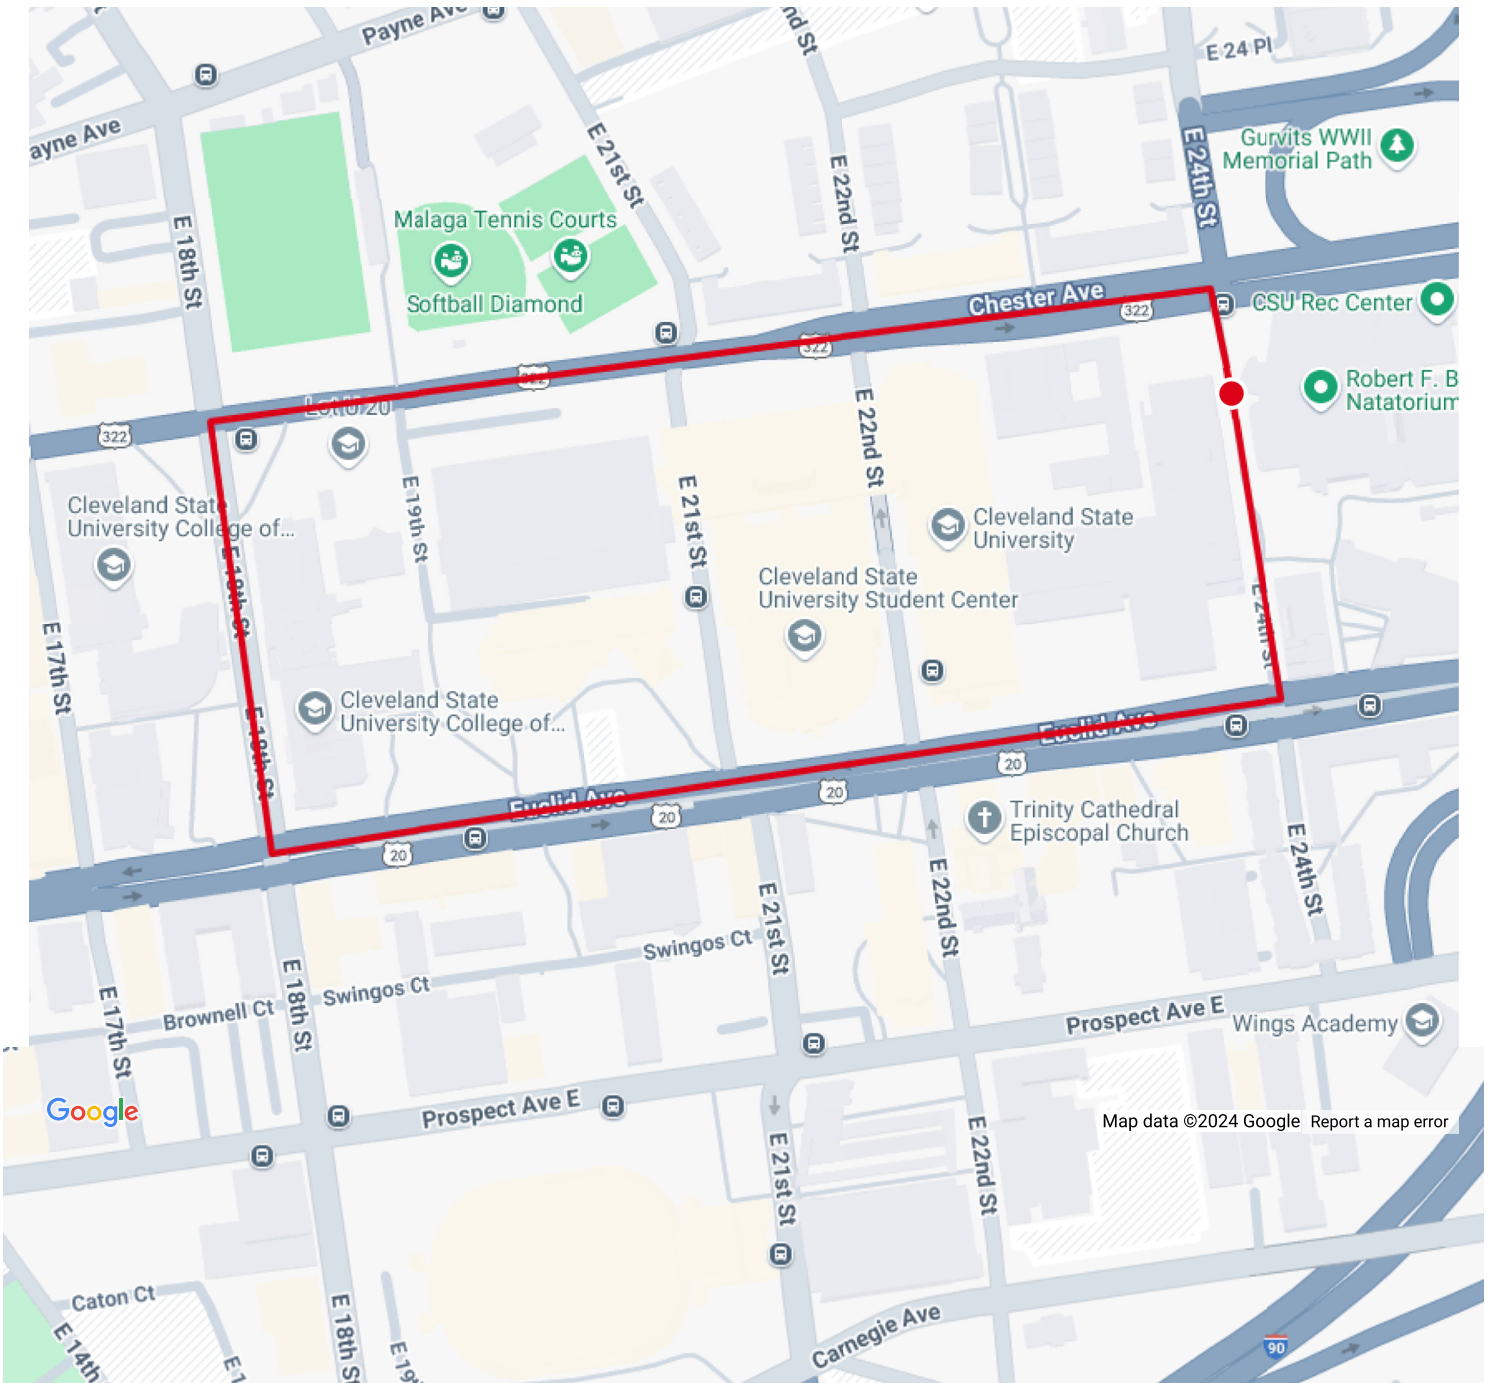

CSU RECREATION CENTER 1 MILE

0.97 mi

Distance

20 ft

Elevation Gain

Run

Activity Type

Notes

Start **678 ft** Max **678 ft** Gain **20 ft**

Elevation

DISTANCE (MI)	DIRECTION
0.00	Direct/offroad route segment
0.00	Direct/offroad route segment
0.00	Direct/offroad route segment
0.00	Direct/offroad route segment
0.00	Direct/offroad route segment
0.00	Destination